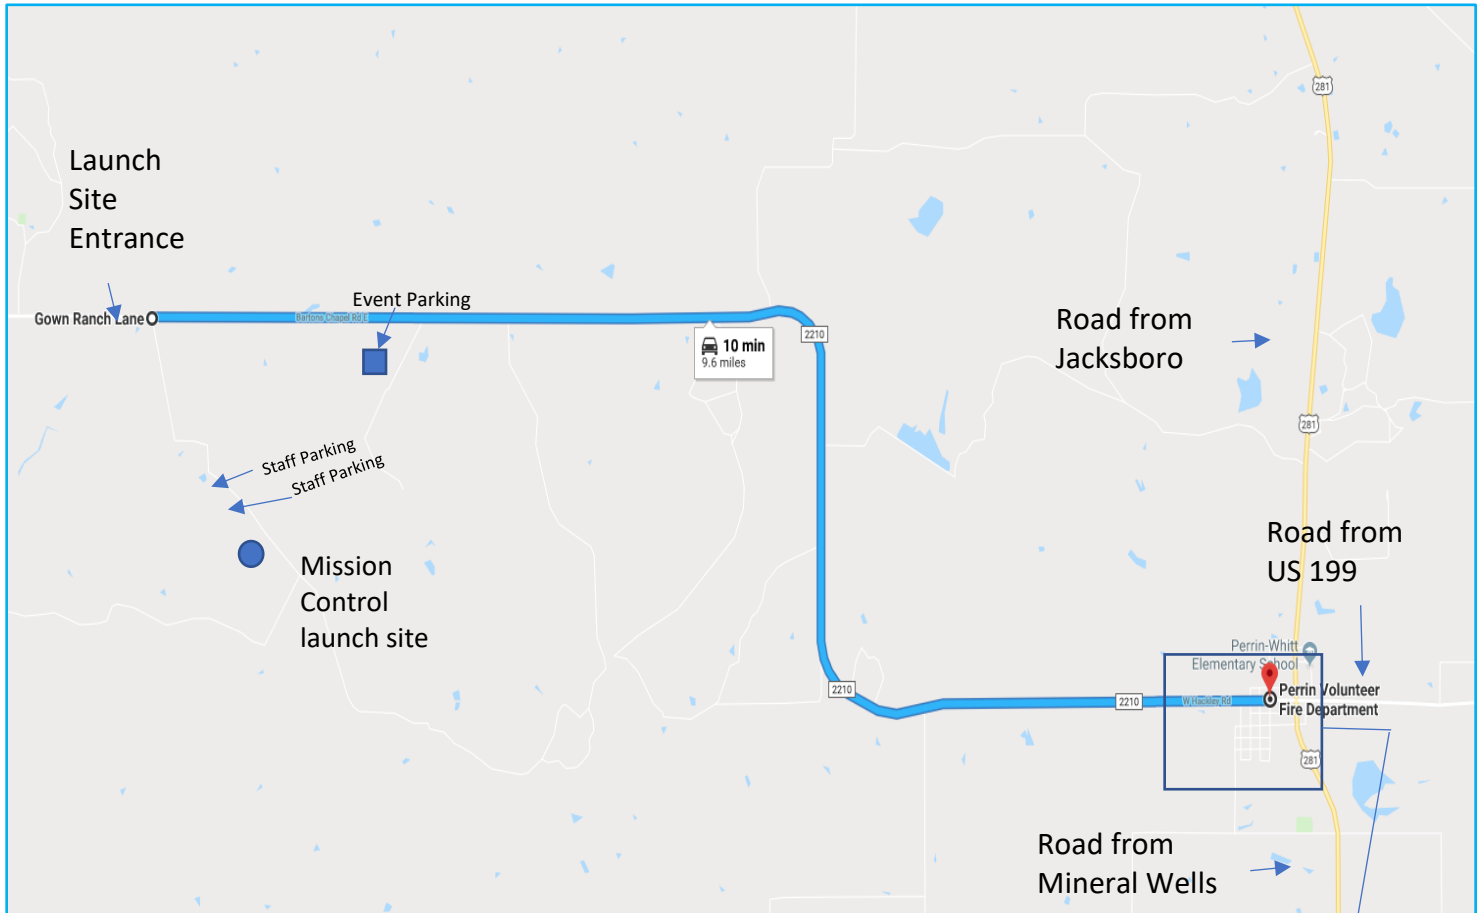

Directions to the North Texas Launch Site

Perrin Volunteer Fire Department (Stage 1 & 2)
2210 W Hackley St, Perrin, TX 76486

Launch site directions from Perrin VFD:

1. Head west on Hackley St./ FM 2210 W for 7.8 Miles
2. Turn left at the signs for **Event Parking**. Proceed to parking area. Shuttle will provide transportation to Stage 3 and spectator areas.
3. School busses will be allowed to drop off students at launch site. Busses proceed to Gowan Ranch Lane, turn left and follow signs to launch site. After unloading students, busses will then return to Event Parking site as indicated on map. At FM 2210, turn right and proceed 1.86 miles to Event Parking. Follow signs to parking area. Shuttle service will be provided for drivers back to launch site.