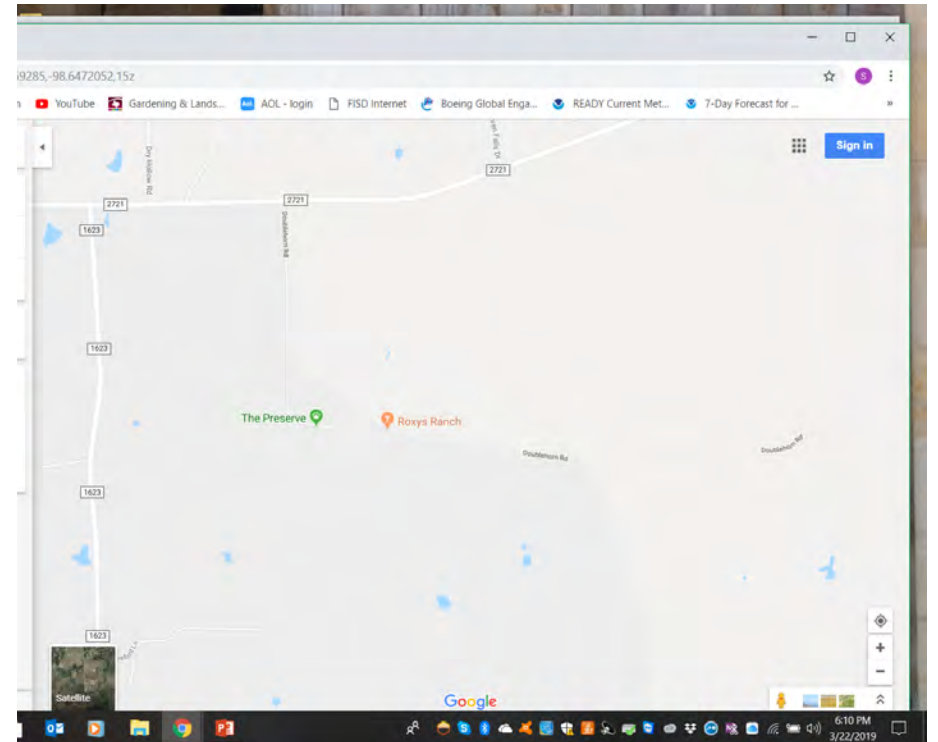

## Directions to Stage1 and 2 - Stonewall Chamber Building

Off of Hwy 290 - Turn North on Keystone Street

Go < .1 miles and turn Right onto Peach Street

Follow Peach Street past the Stonewall Elementary School

### Directions from Stage 1 and 2 to Launch Site

Continue East on Peach Street .1 Miles and Turn Left on St. Francis St.

Go .3 Miles on St Francis and turn Right on Ranch Road 1

Proceed .1 Miles on RR 1 and turn left onto Ranch Road 1623.

Proceed 3 Miles and turn Right on Ranch Road 2721

Proceed .5 miles and turn Right on Double Horn Road

Continue on Double Horn Road 2.7 miles to Launch Site

### Departing Launch Site

Continue .2 Miles East on Double Horn Road

Turn Right onto Klein Road (Not Marked)

Continue 2.6 miles to Ranch Road 1

Turn East or West depending on your destination.