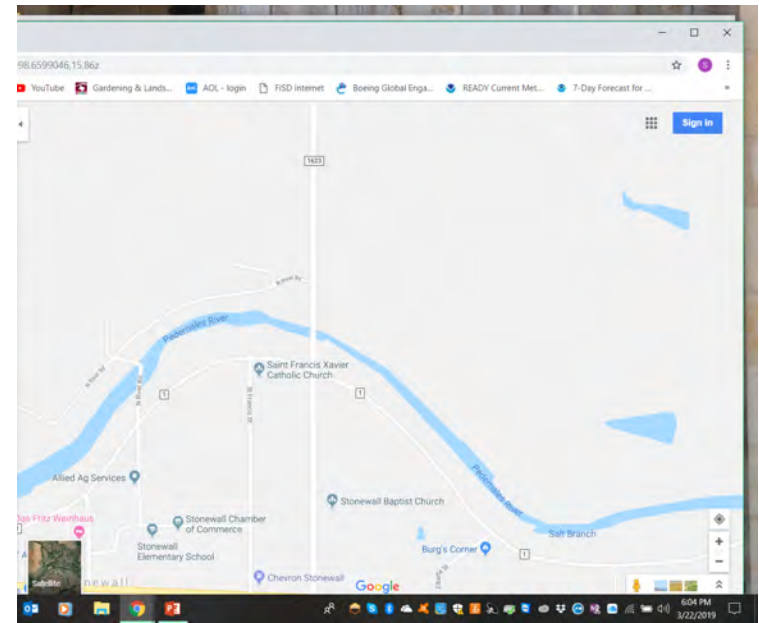

## Directions to Stage1 and 2 - Stonewall Chamber Building

Off of Hwy 290 - Turn North on Keystone Street

Go < .1 miles and turn Right onto Peach Street

Follow Peach Street past the Stonewall Elementary School

### Directions from Stage 1 and 2 to Launch Site

Continue East on Peach Street .1 Miles and Turn Left on St. Francis St.

Go .3 Miles on St Francis and turn Right on Ranch Road 1

Proceed .1 Miles on RR 1 and turn left onto Ranch Road 1623.

Proceed 3 Miles and turn Right on Ranch Road 2721

Proceed .5 miles and turn Right on Double Horn Road

Continue on Double Horn Road 2.7 miles to Launch Site

### Departing Launch Site

Continue .2 Miles East on Double Horn Road

Turn Right onto Klein Road (Not Marked)

Continue 2.6 miles to Ranch Road 1

Turn East or West depending on your destination.