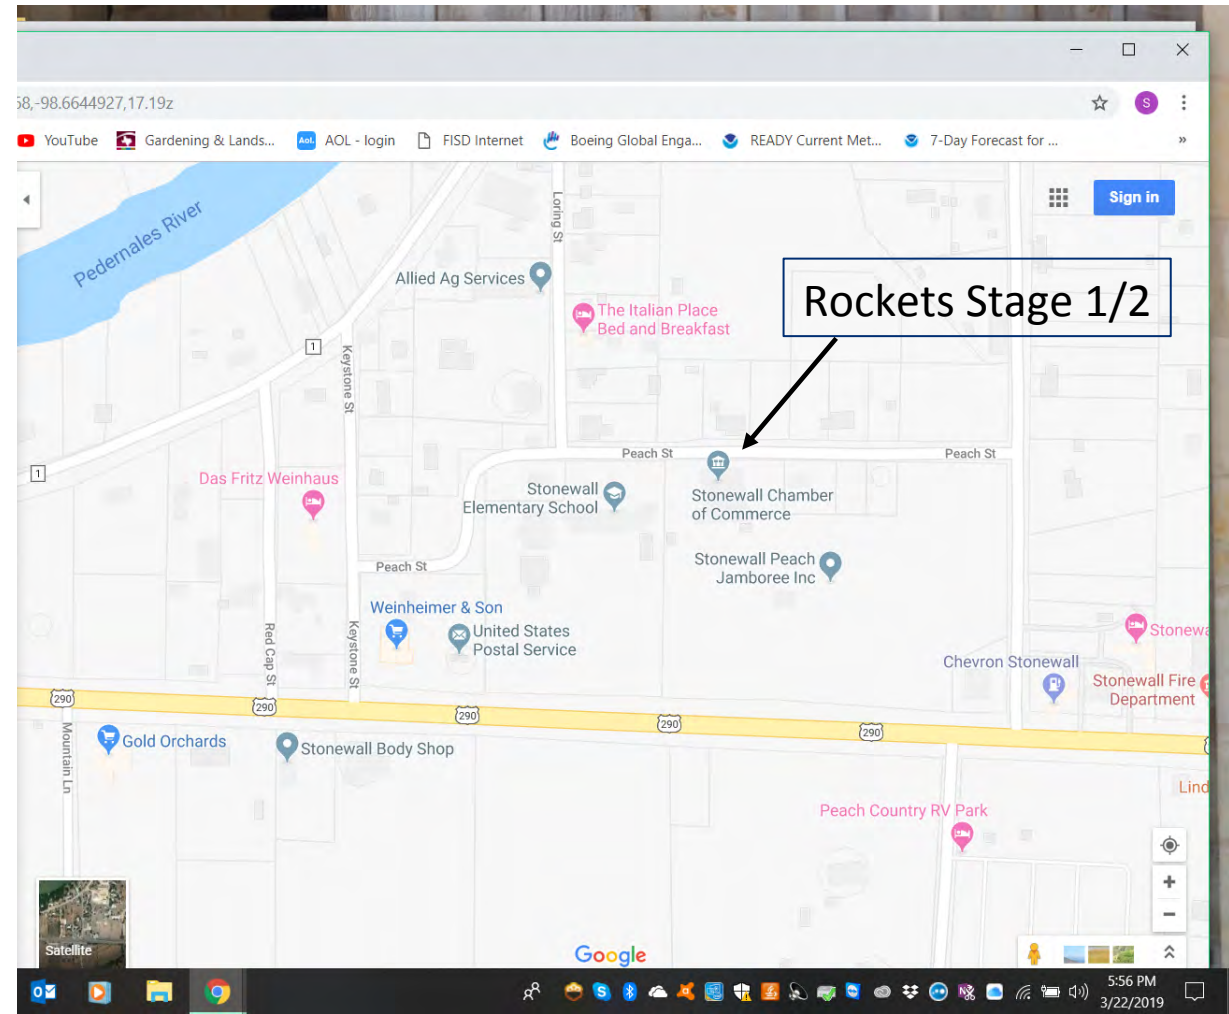

Central Texas Launch

Directions to Stage1 and 2 - Stonewall Chamber Building

Off of Hwy 290 - Turn North on Keystone Street

Go < .1 miles and turn Right onto Peach Street

Follow Peach Street past the Stonewall Elementary School

Bus Turn – in is just past the Chamber Building